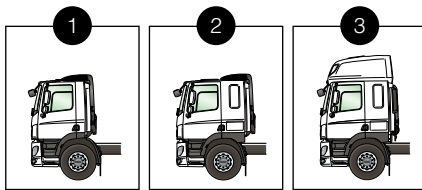

JO ADAF CF 230 Euro 6/15607 DAF CF Euro 6

09:40

#	Make	Model	Size
1	DAF	CF Euro 6	Day cab
2	DAF	CF Euro 6	Sleeper cab
3	DAF	CF Euro 6	Space cab