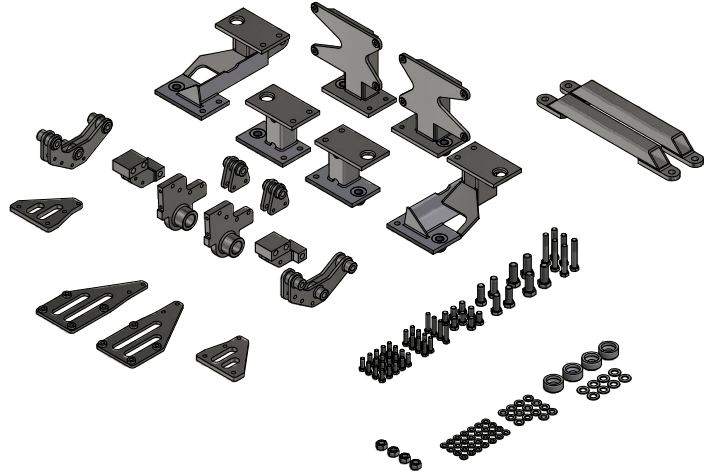

JO AS 6/16407 SCANIA P/G/R/S (2016)

09:44

#	Make	Model	Size
1	Scania	CS20	Normal, highline
2	Scania	CR20	Normal, highline
3	Scania	CR17	Low, normal
4	Scania	CG14	Short
5	Scania	CG17	Low, normal
6	Scania	CG20	Low, normal, highline
7	Scania	CP14	Short
8	Scania	CP17	Low, normal
9	Scania	CP20	Low, normal, highline