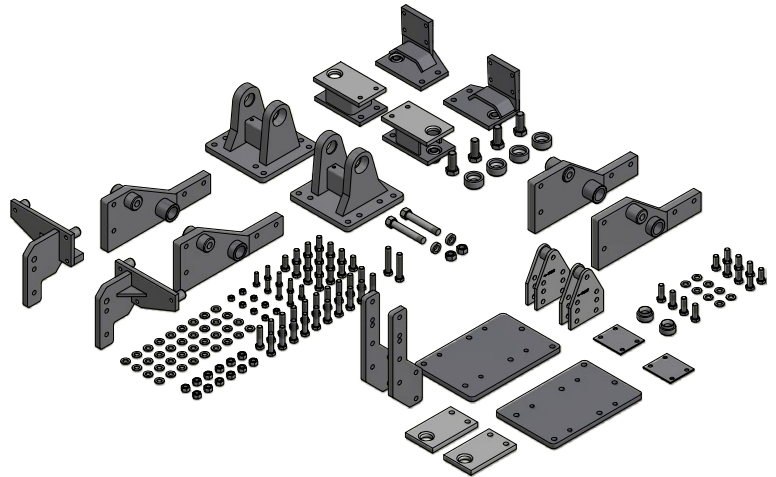

JO AS 4/11144 SCANIA SERIES 4 P/R/T AND SERIES 5 P/G/R/T

09:33

#	Make	Model	Size	Series
1	Scania	CP14	Normal	4, 5
2	Scania	CP16	Normal	5
3	Scania	CP19	Normal	4, 5
4	Scania	CG14	Normal, Wide	5
5	Scania	CG16	Normal, Wide	5
6	Scania	CG19	Normal, Wide	5
7	Scania	CR14	Normal	5
8	Scania	CR16	Normal, Wide	4
9	Scania	CR19	Normal	4
10	Scania	CR19	Normal	5
11	Scania	CR19	Wide	5
12	Scania	CT14	Normal	4, 5
13	Scania	CT19	Normal	4, 5

JO AMA/11136 MERCEDES ACTROS S, M, L, MEGASPACE

09:34

#	Make	Model	Size
1	Mercedes	Actros	Short
2	Mercedes	Actros	Medium
3	Mercedes	Actros	Long
4	Mercedes	Actros	Megaspace