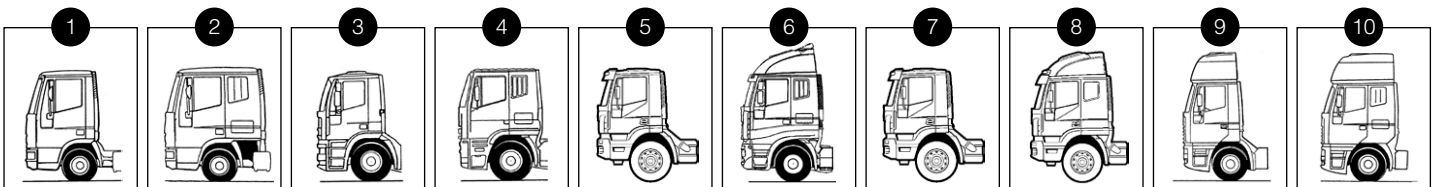

JO IVECO ECTS/11161 IVECO EUROCARGO / EUROTECH / STRALIS / TRAKKER / EUROSTAR

09:28

#	Make	Model	Size
1	IVECO	Eurocargo	Short
2	IVECO	Eurocargo	Long
3	IVECO	Eurotech	Short
4	IVECO	Eurotech	Long
5	IVECO	Stralis	Short
6	IVECO	Stralis	Long
7	IVECO	Trakker	Short
8	IVECO	Trakker	Long
9	IVECO	Eurostar	Short
10	IVECO	Eurostar	Long