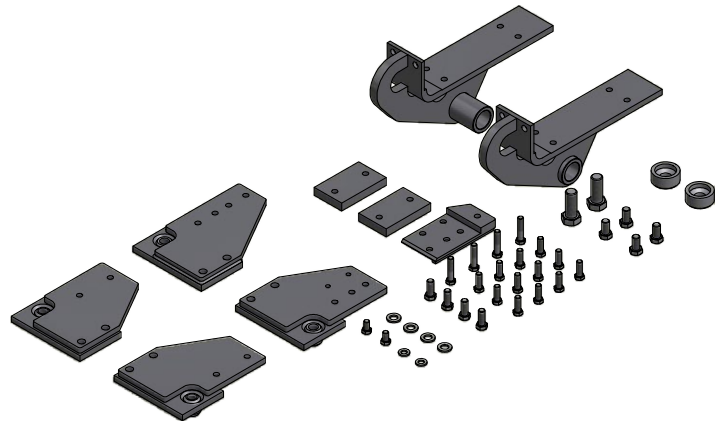

JOSAM cab bench consists of a rigid base which is anchored to beams embedded in the workshop floor. Even a severely damaged cab can be mounted thanks to the movable jig fixtures. The base of the cab can then be pushed and pulled hydraulically into its correct position.

## JO AMAT/11139 MERCEDES ATEGO / AXOR

09:35

#	Make	Model	Size
1	Mercedes	Atego	Short
2	Mercedes	Atego	Long
3	Mercedes	Axor	Long & low
4	Mercedes	Axor	Long & high

## JO AMAN TGA/11138 MAN TG SERIES C, M, L, LX, XL, XLX, XXL

09:37

#	Make	Model	Size
1	MAN	TGL, TGM	C/10
2	MAN	TGL, TGM	L/32
3	MAN	TGL, TGM	LX/37
4	MAN	TGS, TGA	M/15
5	MAN	TGS, TGA	L/32
6	MAN	TGS, TGA	LX/37
7	MAN	TGX, TGA	XL/40
8	MAN	TGX, TGA	XLX/47
9	MAN	TGX, TGA	XXL/41