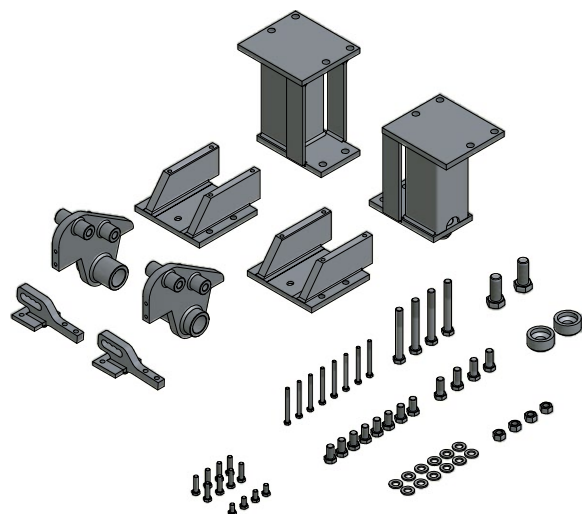

JO AV FH/15367 VOLVO FH (2012)

09:39

#	Make	Model	Size
1	VOLVO	FH	Sleeper
2	VOLVO	FH	Globetrotter
3	VOLVO	FH	Globetrotter XL