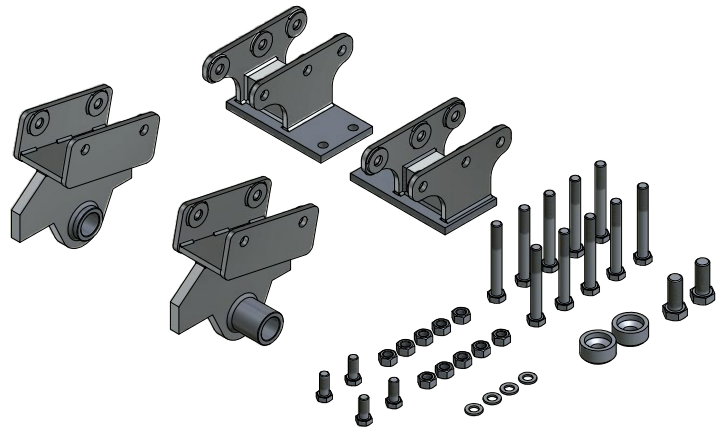

JO AREN 2013/15597 RENAULT EURO 6 T/C/K

09:42

#	Make	Model	Size
1	Renault	T	Day cab
2	Renault	T	Night & day cab
3	Renault	T	Sleeper cab
4	Renault	D	Day cab (DTI 8)*
5	Renault	D	Day cab (DTI 5 & 8)*
6	Renault	D	Global cab (DTI 8)*
7	Renault	D	Global cab (DTI 5 & 8)*
8	Renault	D	Night & day cab (DTI 8)*
9	Renault	D	Sleeper cab (DTI 8)*
10	Renault	C	Day cab (short)*
11	Renault	C	Day cab (long)
12	Renault	C	Global cab (short)*
13	Renault	C	Night & day cab (short)*
14	Renault	C	Night & day cab (long)
15	Renault	C	Sleeper cab (short)*
16	Renault	C	Sleeper cab (long)
17	Renault	K	Day cab
18	Renault	K	Night & day cab

Note: use adapter set JO AREN 100-MID (product sheet 09:32) for models marked with an asterisk (*).