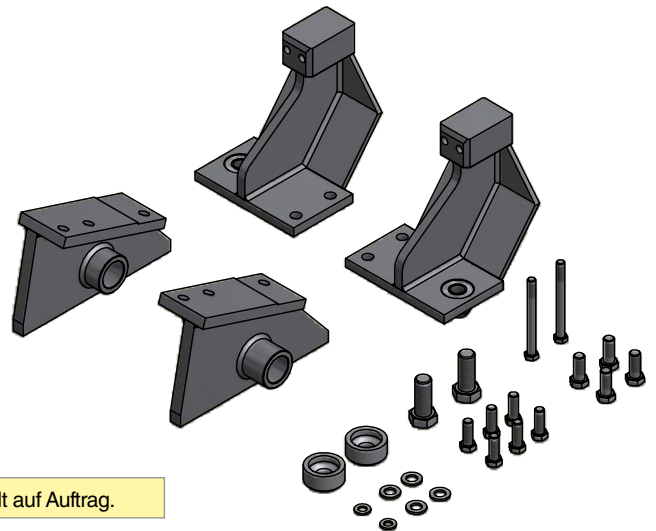

JO ADAF F230 CF/11132 DAF 65CF / 75CF / 85CF

09:20

#	Make	Model	Size
1	DAF	65CF	Short
2	DAF	75CF	Long
3	DAF	85CF	Long & high