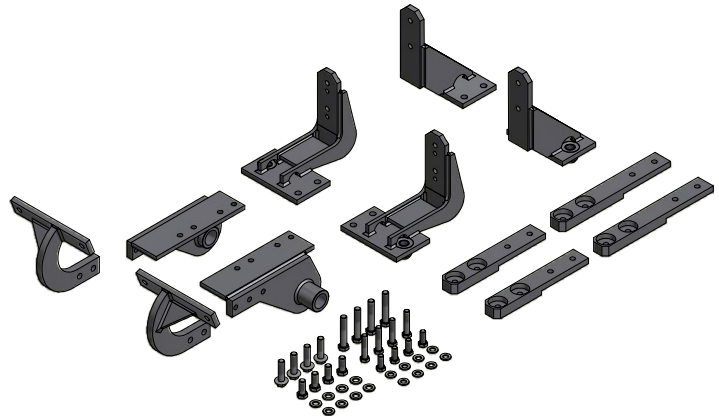

JO AMA 12/15152 MERCEDES ACTROS (2011) / ANTOS / AROCS

09:38

#	Make	Model	Size
1	Mercedes	Antos / Arocs	S-MT170
2	Mercedes	Antos / Arocs	S-MT320
3	Mercedes	Antos / Arocs	M-MT170
4	Mercedes	Antos / Arocs	M-MT320
5	Mercedes	Actros / Arocs	L-MT000
6	Mercedes	Actros / Arocs	L-MT170
7	Mercedes	Actros / Arocs	L-MT320