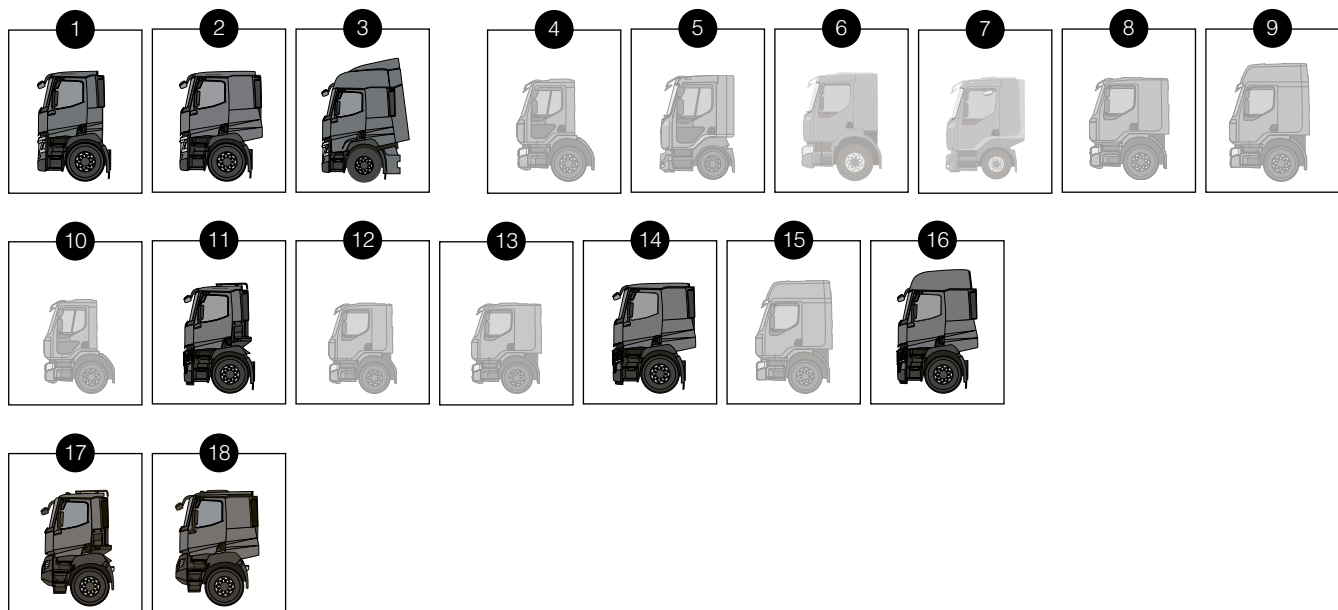

JO AREN 2013/15597 RENAULT EURO 6 T/C/K

09:42

#	Make	Model	Size
1	Renault	T	Day cab
2	Renault	T	Night & day cab
3	Renault	T	Sleeper cab
4	Renault	D	Day cab (DTI 8)*
5	Renault	D	Day cab (DTI 5 & 8)*
6	Renault	D	Global cab (DTI 8)*
7	Renault	D	Global cab (DTI 5 & 8)*
8	Renault	D	Night & day cab (DTI 8)*
9	Renault	D	Sleeper cab (DTI 8)*
10	Renault	C	Day cab (short)*
11	Renault	C	Day cab (long)
12	Renault	C	Global cab (short)*
13	Renault	C	Night & day cab (short)*
14	Renault	C	Night & day cab (long)
15	Renault	C	Sleeper cab (short)*
16	Renault	C	Sleeper cab (long)
17	Renault	K	Day cab
18	Renault	K	Night & day cab

Note: use adapter set JO AREN 100-MID (product sheet 09:32) for models marked with an asterisk (*).