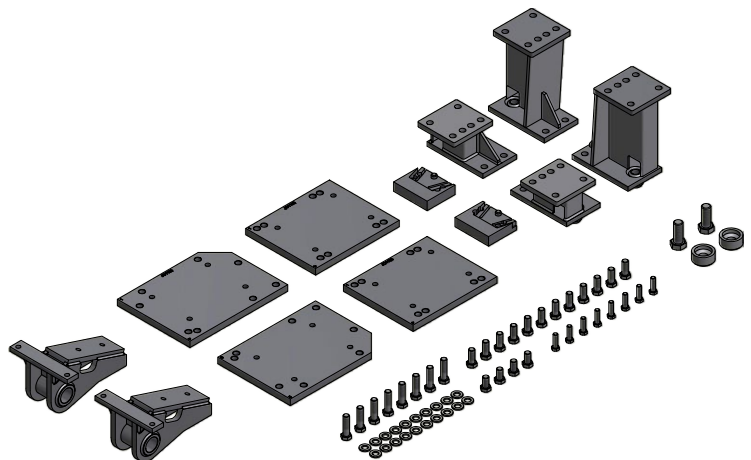

JO IVECO ECTS/11161 IVECO EUROCARGO / EUROTECH / STRALIS / TRAKKER / EUROSTAR

09:28

#	Make	Model	Size
1	IVECO	Eurocargo	Short
2	IVECO	Eurocargo	Long
3	IVECO	Eurotech	Short
4	IVECO	Eurotech	Long
5	IVECO	Stralis	Short
6	IVECO	Stralis	Long
7	IVECO	Trakker	Short
8	IVECO	Trakker	Long
9	IVECO	Eurostar	Short
10	IVECO	Eurostar	Long