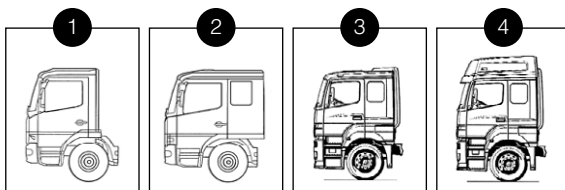

JO AMAT/11139 MERCEDES ATEGO / AXOR

09:35

#	Make	Model	Size
1	Mercedes	Atego	Short
2	Mercedes	Atego	Long
3	Mercedes	Axor	Long & low
4	Mercedes	Axor	Long & high