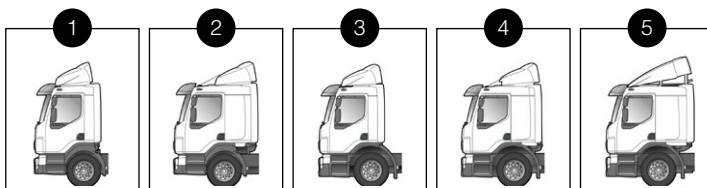

JO AREN 100-MID/11140 RENAULT PREMIUM / MIDLUM / KERAX, DAF LF 45 / 55 & VOLVO FL / FE

09:32

#	Make	Model	Size
1	Renault DAF VOLVO	Midlum LF 45/55 FL	Short
2	Renault DAF VOLVO	Midlum LF 45/55 FL	Long
3	Renault Renault VOLVO	Premium Kerax FE	Short
4	Renault Renault VOLVO	Premium Kerax FE	Medium
5	Renault Renault VOLVO	Premium Kerax FE	Long