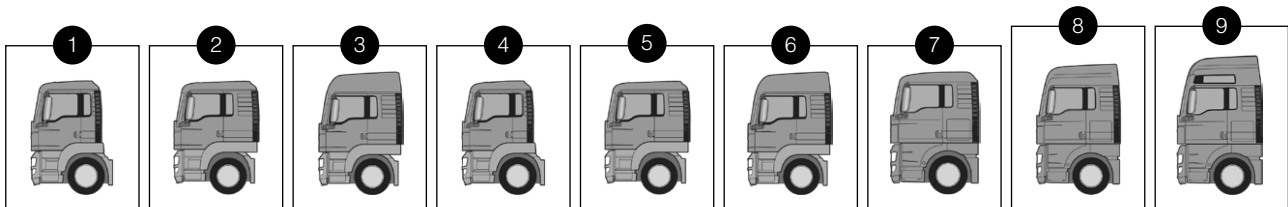

JO AMAN TGA/11138 MAN TG SERIES C, M, L, LX, XL, XLX, XXL

09:37

#	Make	Model	Size
1	MAN	TGL, TGM	C/10
2	MAN	TGL, TGM	L/32
3	MAN	TGL, TGM	LX/37
4	MAN	TGS, TGA	M/15
5	MAN	TGS, TGA	L/32
6	MAN	TGS, TGA	LX/37
7	MAN	TGX, TGA	XL/40
8	MAN	TGX, TGA	XLX/47
9	MAN	TGX, TGA	XXL/41