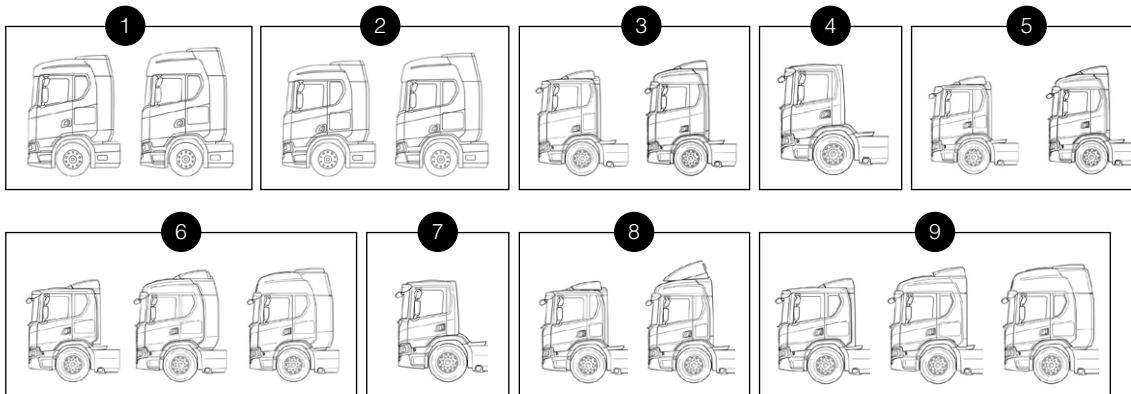

JO AS 6/16407 SCANIA P/G/R/S (2016)

09:44

#	Make	Model	Size
1	Scania	CS20	Normal, highline
2	Scania	CR20	Normal, highline
3	Scania	CR17	Low, normal
4	Scania	CG14	Short
5	Scania	CG17	Low, normal
6	Scania	CG20	Low, normal, highline
7	Scania	CP14	Short
8	Scania	CP17	Low, normal
9	Scania	CP20	Low, normal, highline