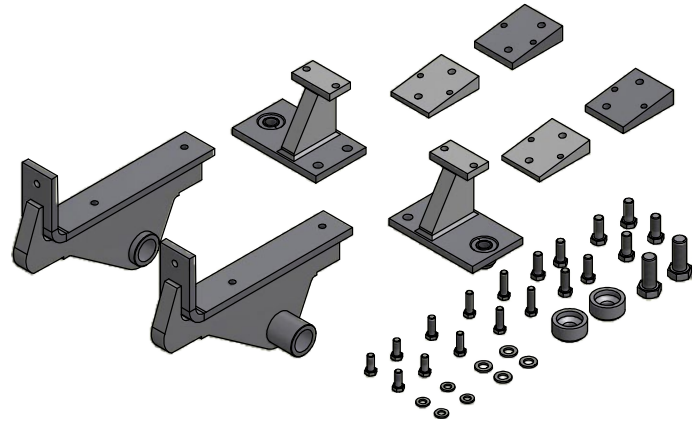

JO AMAT/11139 MERCEDES ATEGO / AXOR

09:35

#	Make	Model	Size
1	Mercedes	Atego	Short
2	Mercedes	Atego	Long
3	Mercedes	Axor	Long & low
4	Mercedes	Axor	Long & high