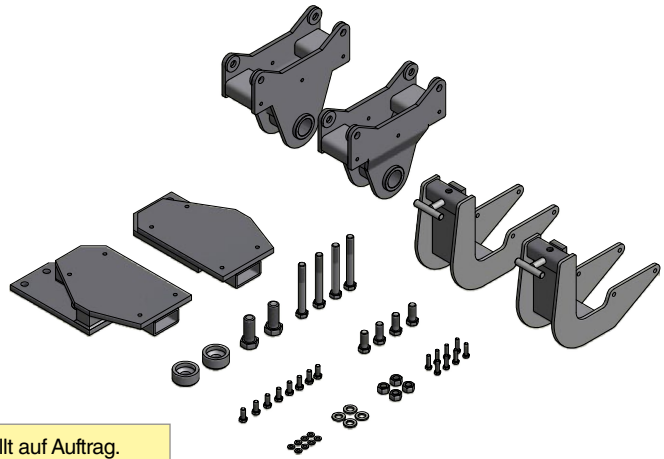

JO AREN AE/11141 RENAULT AE MAGNUM/880

09:21

#	Make	Model
1	RENAULT	AE MAGNUM/880